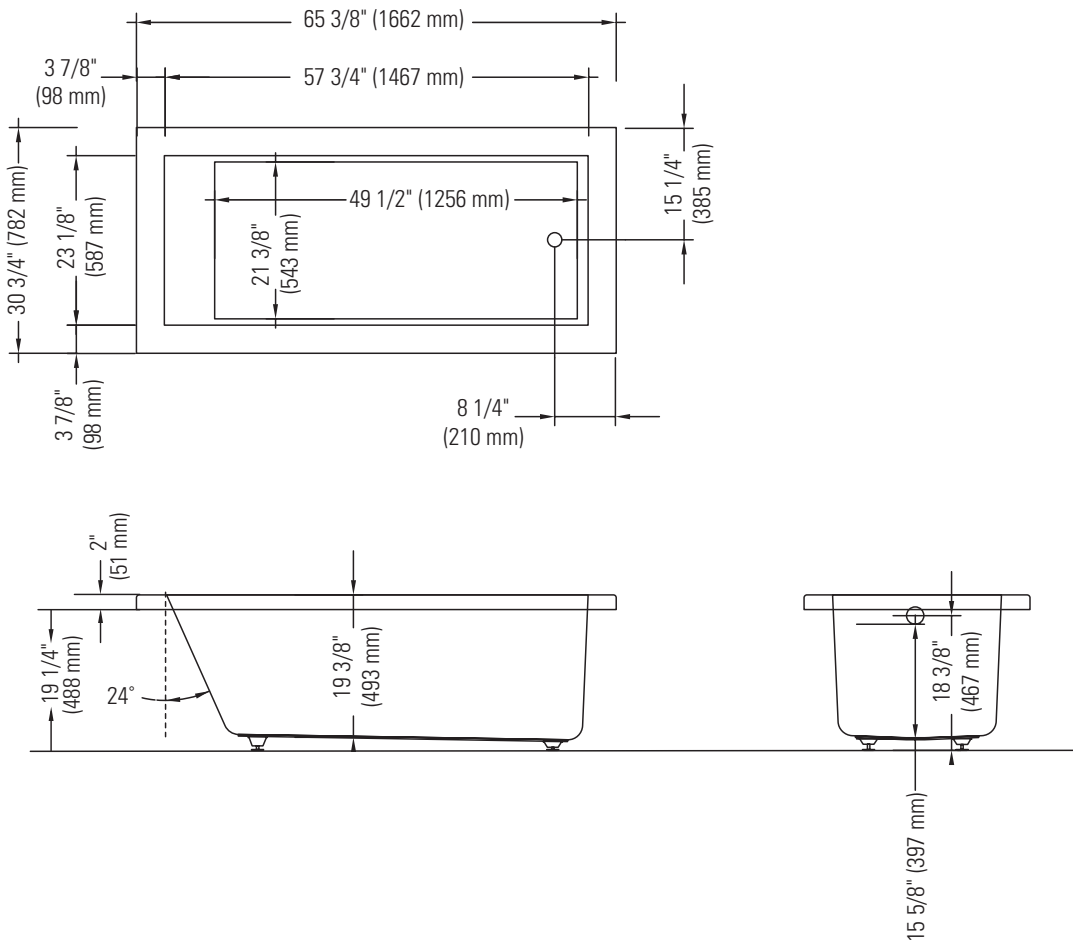

# FDC 7766 AA

DROP-IN  
Bathtub

\*A bathtub fitted with back jets can cause the pump to protrude by approximately 3" from the overall dimension.

\*\*ALL dimensions are approximate and subject to change without notice.