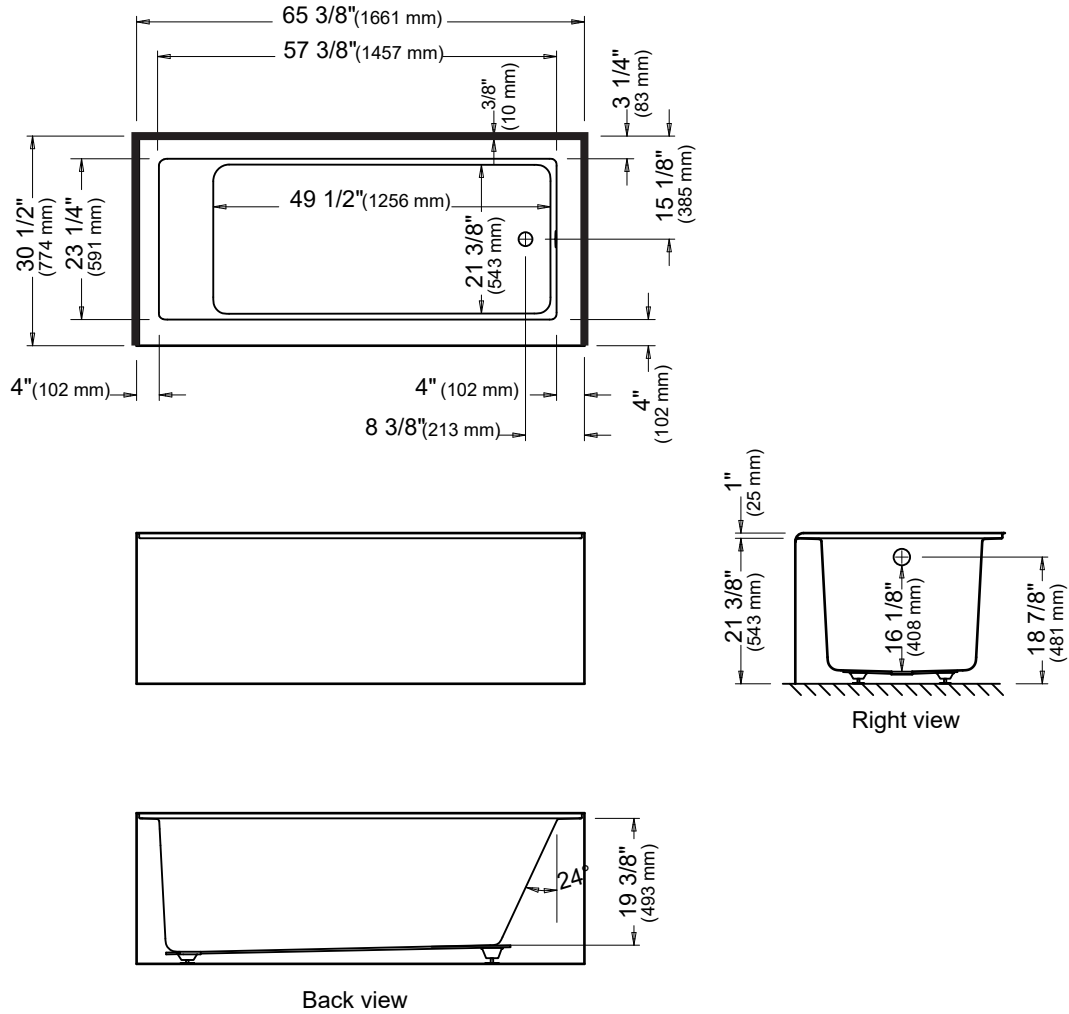

Flory de colt 7766R3

Bathtub

*A bathtub fitted with back jets can cause the pump to protrude by approximately 3" from the overall dimension.

**All dimensions are approximate and subject to change without notice. Please refer to the installation guide before beginning the installation.

Flory de colt 7766L3

Bathtub

*A bathtub fitted with back jets can cause the pump to protrude by approximately 3" from the overall dimension.

**All dimensions are approximate and subject to change without notice. Please refer to the installation guide before beginning the installation.