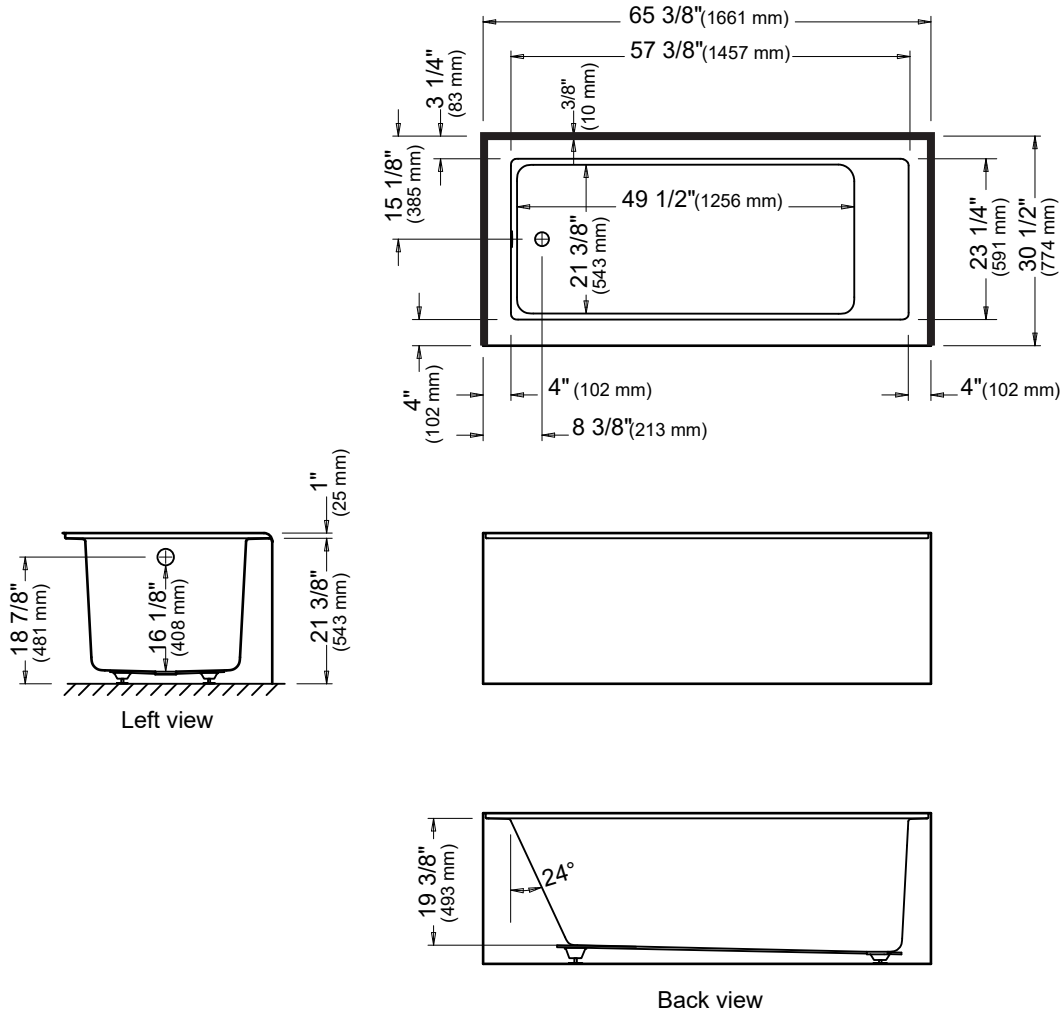

Flory de colt 7766R3

Bathtub

*A bathtub fitted with back jets can cause the pump to protrude by approximately 3" from the overall dimension.

**All dimensions are approximate and subject to change without notice. Please refer to the installation guide before beginning the installation.

Flory de colt 7766L3

Bathtub

*A bathtub fitted with back jets can cause the pump to protrude by approximately 3" from the overall dimension.

**All dimensions are approximate and subject to change without notice. Please refer to the installation guide before beginning the installation.