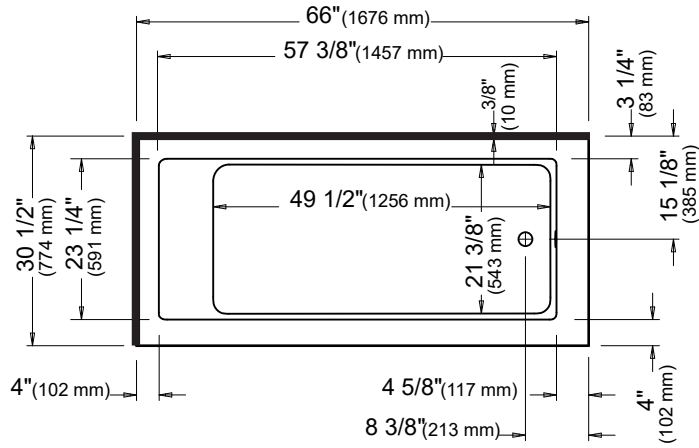

## Bathtub

Left view

Right view

Back view

— Tiling flange

\*A bathtub fitted with back jets can cause the pump to protrude by approximately 3" from the overall dimension.

\*\*All dimensions are approximate and subject to change without notice. Please refer to the installation guide before beginning the installation.