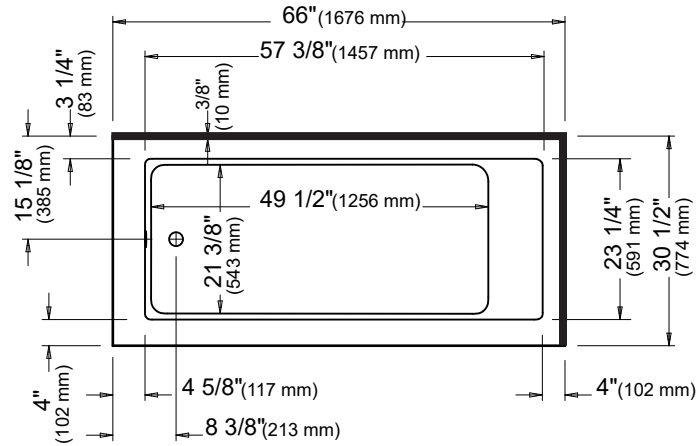

## Bathtub

Left view

Right view

Back view

— Tiling flange

\*A bathtub fitted with back jets can cause the pump to protrude by approximately 3" from the overall dimension.

\*\*All dimensions are approximate and subject to change without notice. Please refer to the installation guide before beginning the installation.