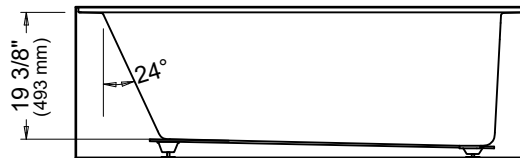

## Bathtub

Left view

Right view

Back view

— Tiling flange

\*A bathtub fitted with back jets can cause the pump to protrude by approximately 3" from the overall dimension.

\*\*All dimensions are approximate and subject to change without notice. Please refer to the installation guide before beginning the installation.