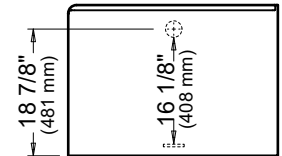

## Bathtub

Left view

Right view

Back view

— Tiling flange

\*A bathtub fitted with back jets can cause the pump to protrude by approximately 3" from the overall dimension.

\*\*All dimensions are approximate and subject to change without notice. Please refer to the installation guide before beginning the installation.