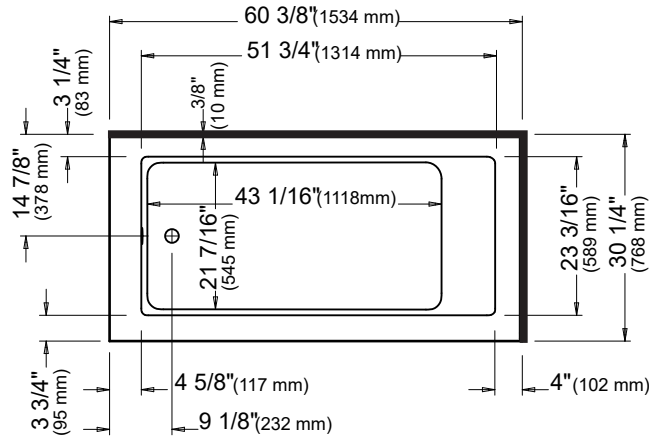

Flory de colt 7760L2R

Bathtub

Left view

Right view

Back view

— Tiling flange

*A bathtub fitted with back jets can cause the pump to protrude by approximately 3" from the overall dimension.

**All dimensions are approximate and subject to change without notice. Please refer to the installation guide before beginning the installation.

Flory de colt 7760R2L

Bathtub

*A bathtub fitted with back jets can cause the pump to protrude by approximately 3" from the overall dimension.

**All dimensions are approximate and subject to change without notice. Please refer to the installation guide before beginning the installation.