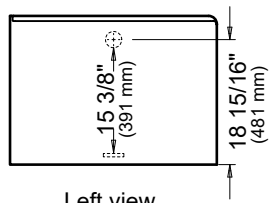

Flory de colt 7760L2R

Bathtub

Left view

Right view

Back view

— Tiling flange

*A bathtub fitted with back jets can cause the pump to protrude by approximately 3" from the overall dimension.

**All dimensions are approximate and subject to change without notice. Please refer to the installation guide before beginning the installation.

Flory de colt 7760R2L

Bathtub

*A bathtub fitted with back jets can cause the pump to protrude by approximately 3" from the overall dimension.

**All dimensions are approximate and subject to change without notice. Please refer to the installation guide before beginning the installation.