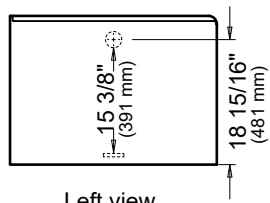

## Bathtub

Left view

Right view

Back view

— Tiling flange

\*A bathtub fitted with back jets can cause the pump to protrude by approximately 3" from the overall dimension.

\*\*All dimensions are approximate and subject to change without notice. Please refer to the installation guide before beginning the installation.

## Bathtub

\*A bathtub fitted with back jets can cause the pump to protrude by approximately 3" from the overall dimension.

\*\*All dimensions are approximate and subject to change without notice. Please refer to the installation guide before beginning the installation.