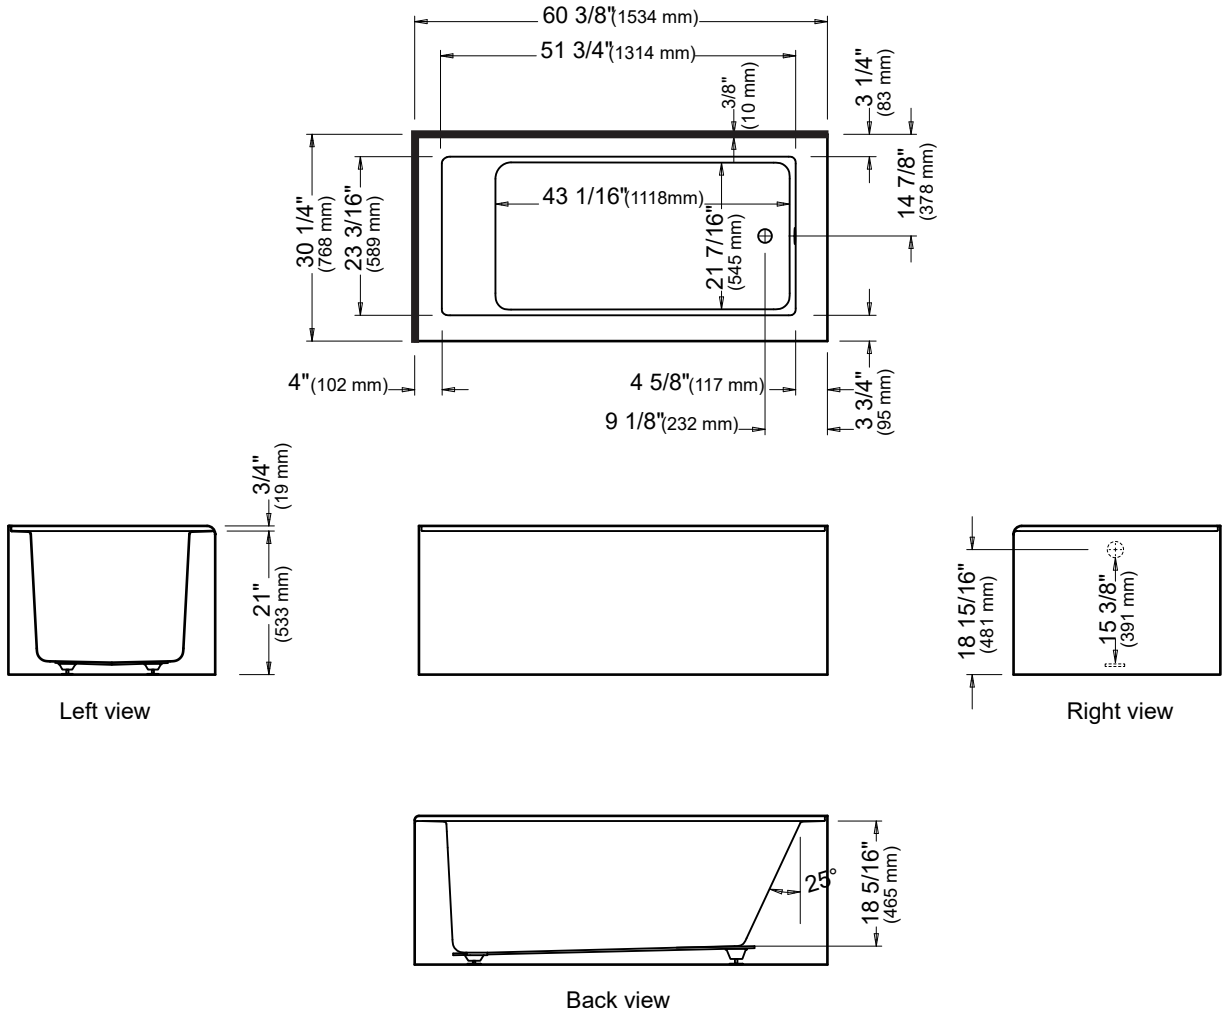

## Bathtub

Left view

Right view

Back view

— Tiling flange

\*A bathtub fitted with back jets can cause the pump to protrude by approximately 3" from the overall dimension.

\*\*All dimensions are approximate and subject to change without notice. Please refer to the installation guide before beginning the installation.

## Bathtub

\*A bathtub fitted with back jets can cause the pump to protrude by approximately 3" from the overall dimension.

\*\*All dimensions are approximate and subject to change without notice. Please refer to the installation guide before beginning the installation.