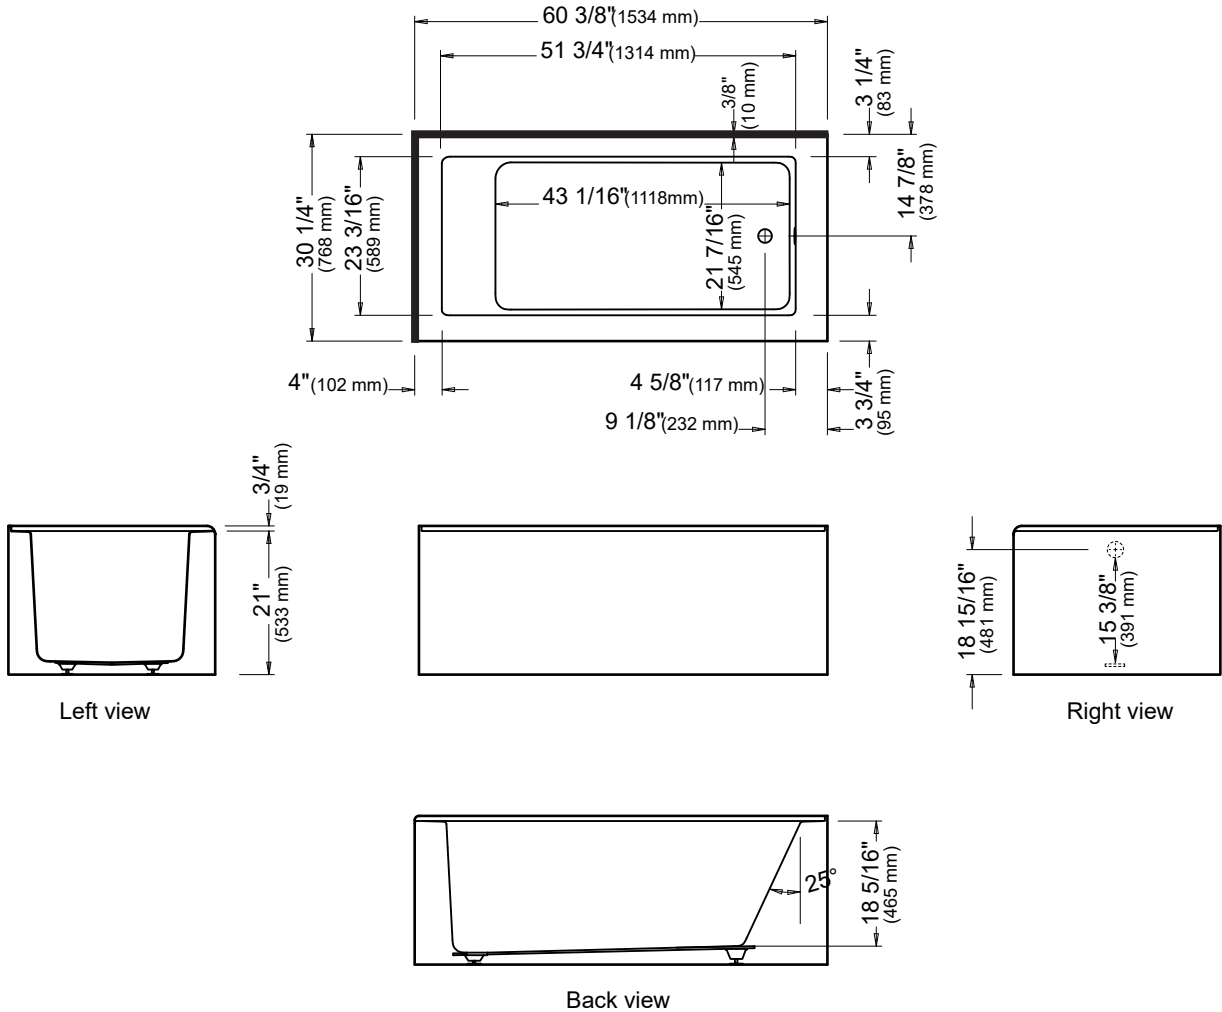

Flory de colt 7760L2R

Bathtub

Left view

Right view

Back view

— Tiling flange

*A bathtub fitted with back jets can cause the pump to protrude by approximately 3" from the overall dimension.

**All dimensions are approximate and subject to change without notice. Please refer to the installation guide before beginning the installation.

Flory de colt 7760R2L

Bathtub

*A bathtub fitted with back jets can cause the pump to protrude by approximately 3" from the overall dimension.

**All dimensions are approximate and subject to change without notice. Please refer to the installation guide before beginning the installation.