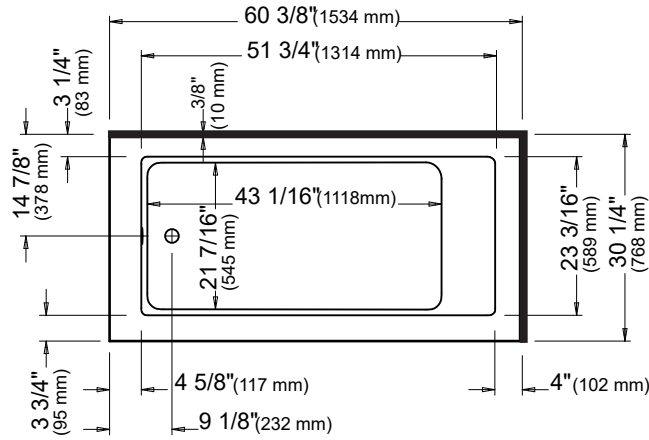

## Bathtub

Left view

Right view

Back view

— Tiling flange

\*A bathtub fitted with back jets can cause the pump to protrude by approximately 3" from the overall dimension.

\*\*All dimensions are approximate and subject to change without notice. Please refer to the installation guide before beginning the installation.

## Bathtub

\*A bathtub fitted with back jets can cause the pump to protrude by approximately 3" from the overall dimension.

\*\*All dimensions are approximate and subject to change without notice. Please refer to the installation guide before beginning the installation.