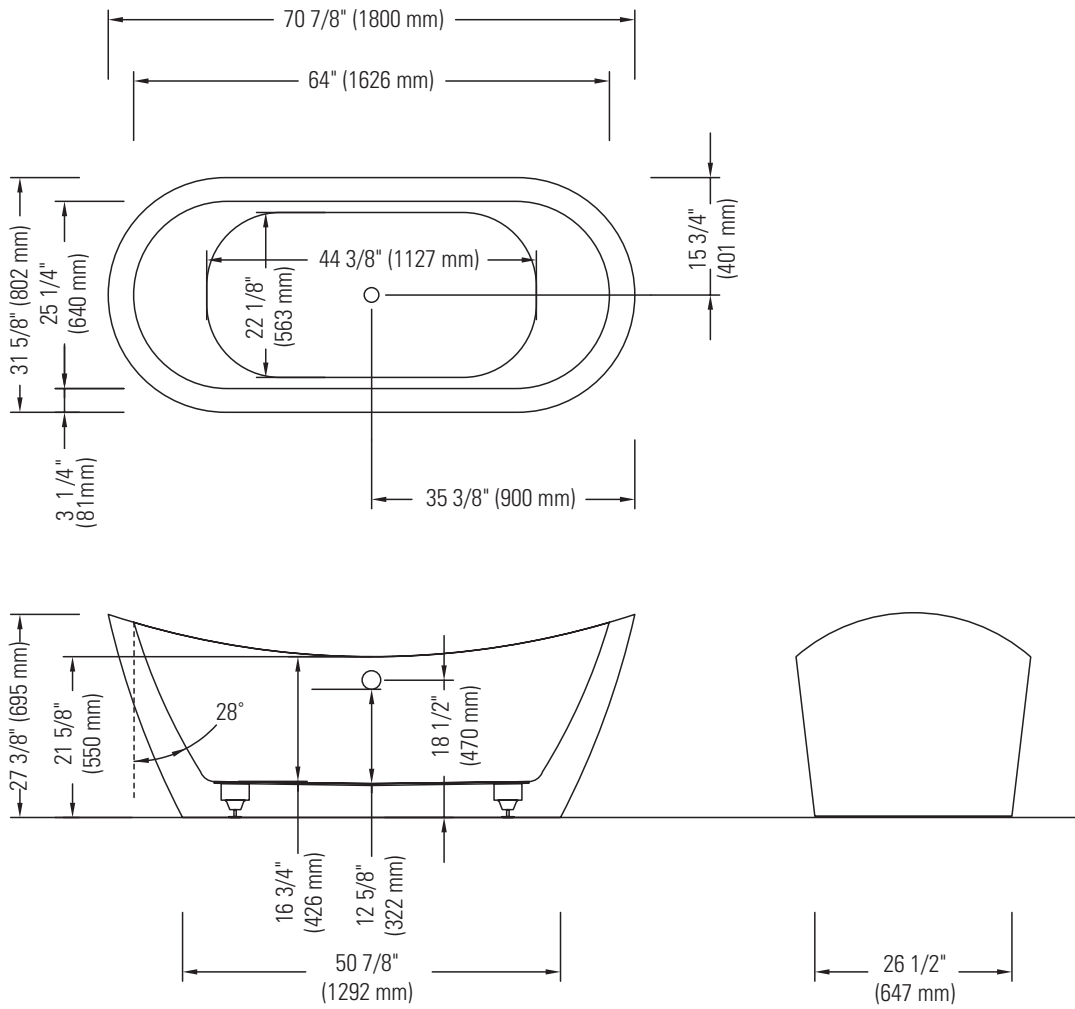

# EIDELWEISS 7870 KA

FREESTANDING

Bathtub

\* All dimensions are approximate and subject to change without notice.  
Please refer to the installation guide before beginning the installation.