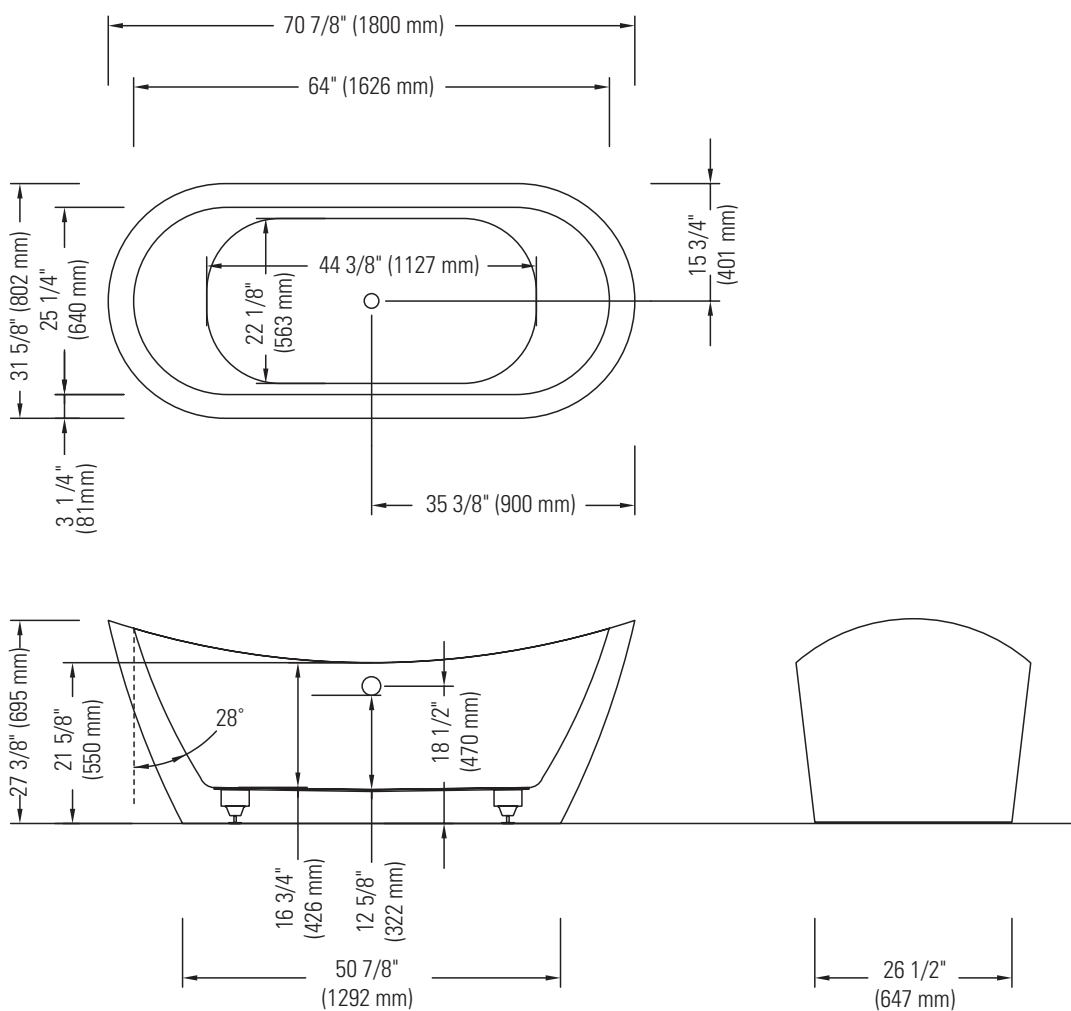

EIDELWEISS 7870 KA

FREESTANDING

Bathtub

* All dimensions are approximate and subject to change without notice.
Please refer to the installation guide before beginning the installation.