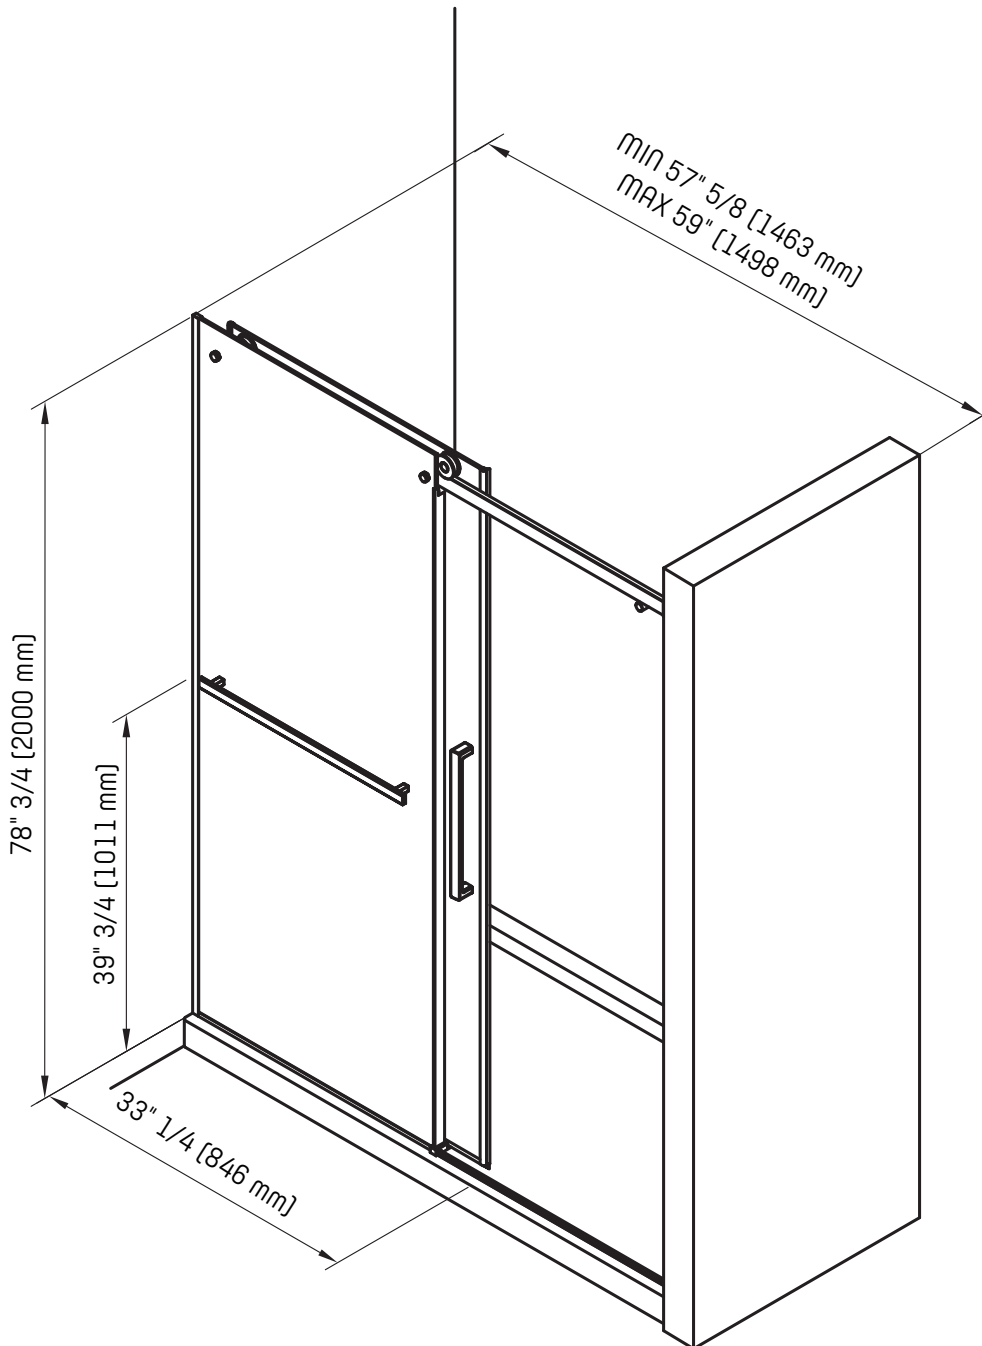

EXALT 60

Shower door

* All dimensions are approximate and subject to change without notice.
Please refer to the installation guide before beginning the installation.