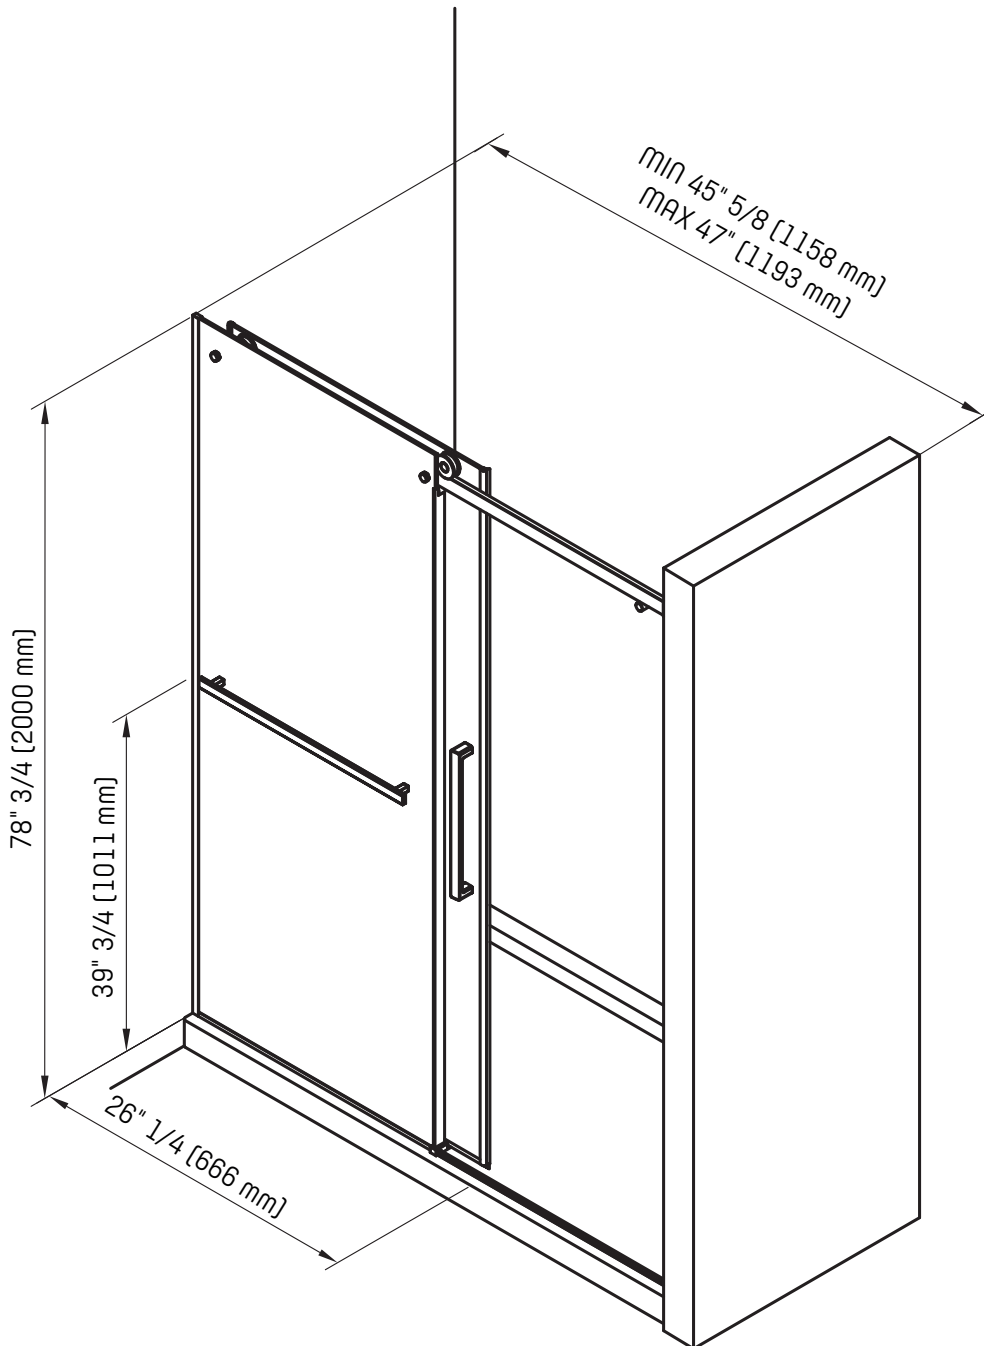

# EXALT 48

Shower door

\* All dimensions are approximate and subject to change without notice.  
Please refer to the installation guide before beginning the installation.