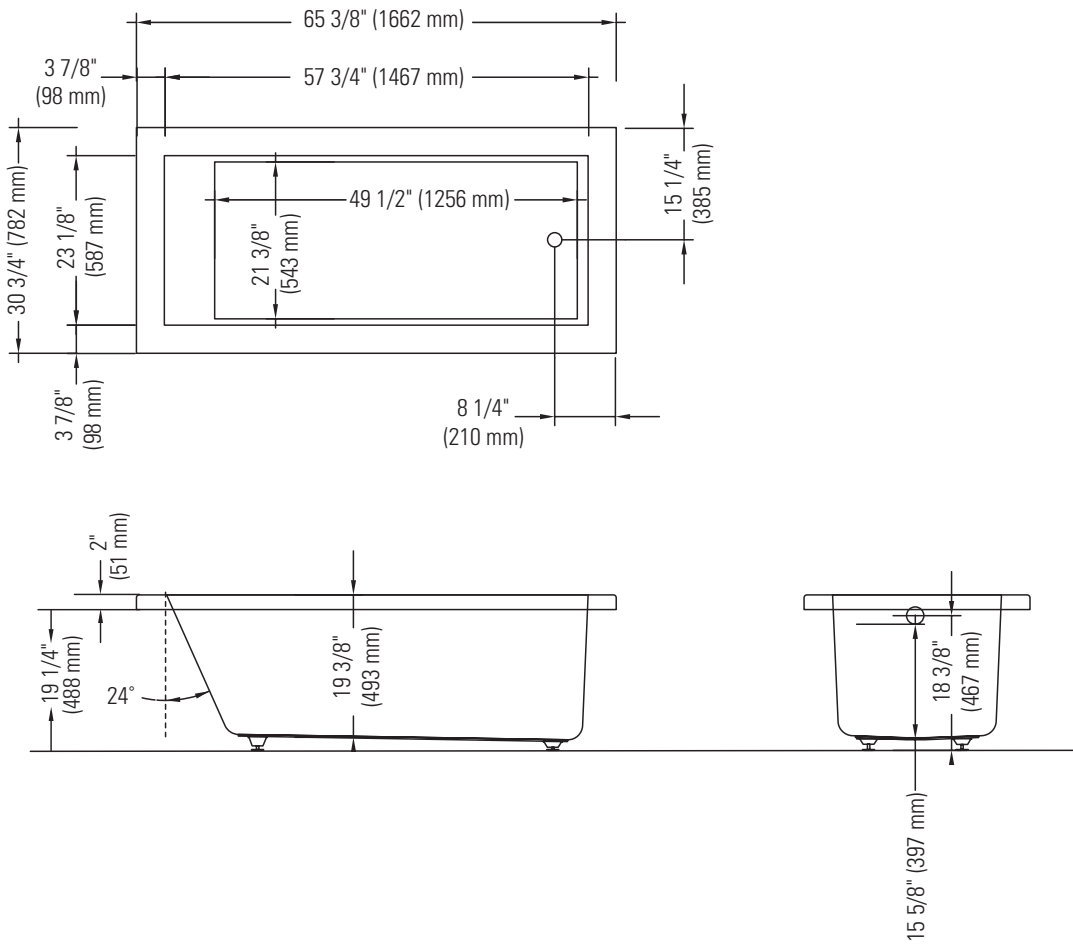

# FDC 7766 AA

DROP-IN  
Bathtub

\*A bathtub fitted with back jets can cause the pump to protrude by approximately 3" from the overall dimension.

\*\*ALL dimensions are approximate and subject to change without notice.  
Please refer to the installation guide before beginning the installation.