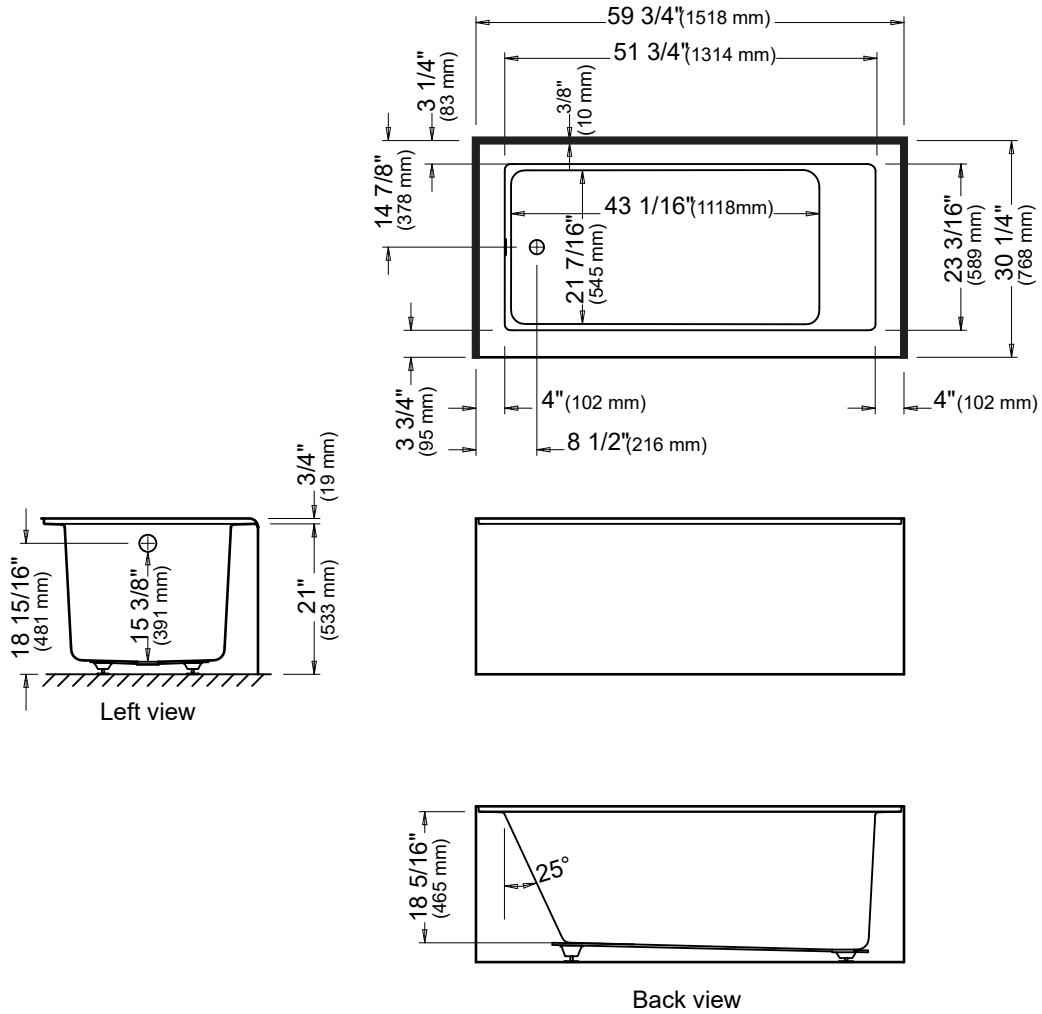

Flory de colt 7760R3

Bathtub

*A bathtub fitted with back jets can cause the pump to protrude by approximately 3" from the overall dimension.

**All dimensions are approximate and subject to change without notice.
Please refer to the installation guide before beginning the installation.

Flory de colt 7760L3

Bathtub

*A bathtub fitted with back jets can cause the pump to protrude by approximately 3" from the overall dimension.

**All dimensions are approximate and subject to change without notice. Please refer to the installation guide before beginning the installation.