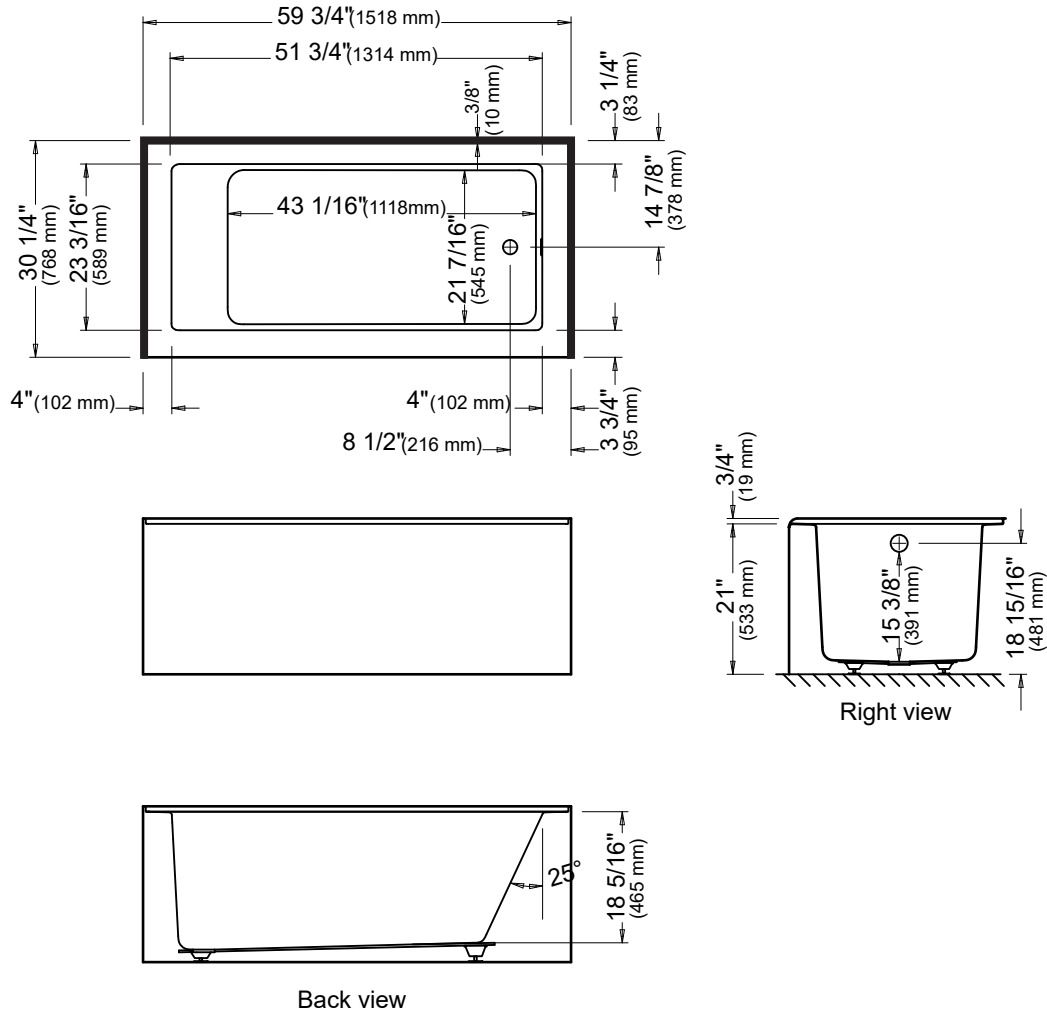

Flory de colt 7760R3

Bathtub

*A bathtub fitted with back jets can cause the pump to protrude by approximately 3" from the overall dimension.

**All dimensions are approximate and subject to change without notice.
Please refer to the installation guide before beginning the installation.

Flory de colt 7760L3

Bathtub

*A bathtub fitted with back jets can cause the pump to protrude by approximately 3" from the overall dimension.

**All dimensions are approximate and subject to change without notice. Please refer to the installation guide before beginning the installation.