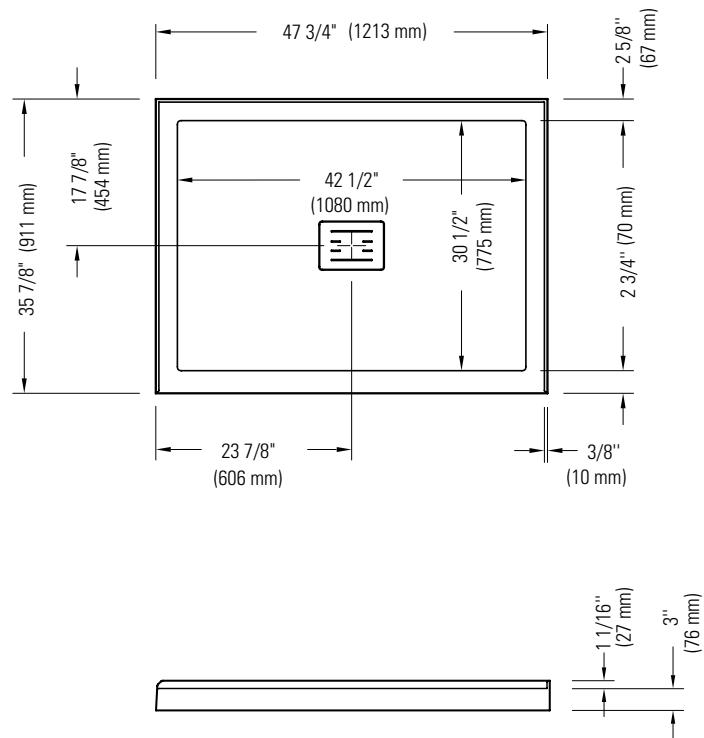

CACHE 3648 3B /48

Shower base

* All dimensions are approximate and subject to change without notice.
Please refer to the installation guide before beginning the installation.