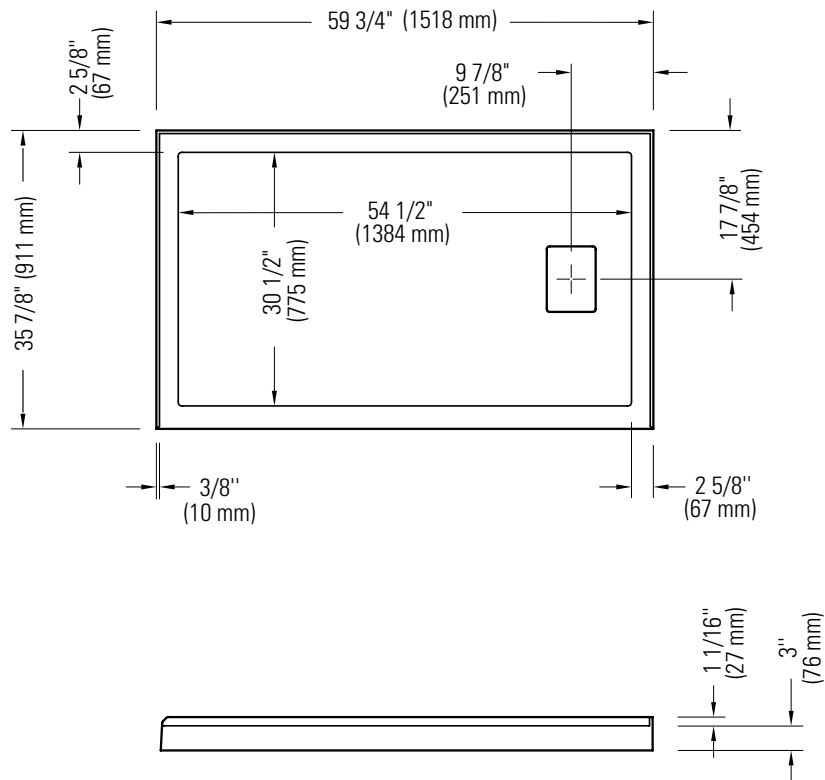

CACHE 3660 D 3B /60

Shower base

* All dimensions are approximate and subject to change without notice.
Please refer to the installation guide before beginning the installation.