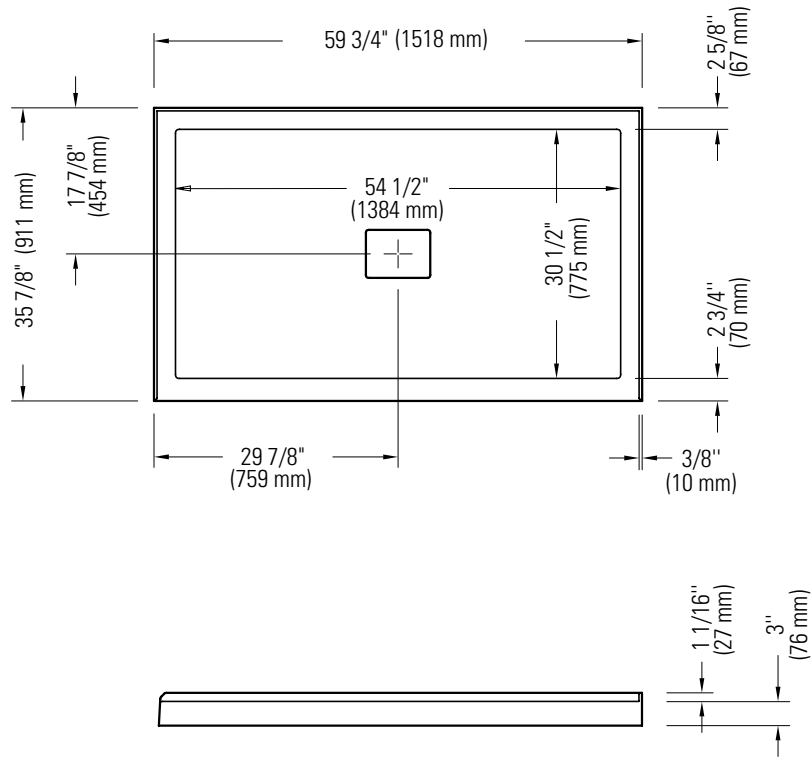

# CACHE 3660 3B /60

Shower base

\* All dimensions are approximate and subject to change without notice.  
Please refer to the installation guide before beginning the installation.