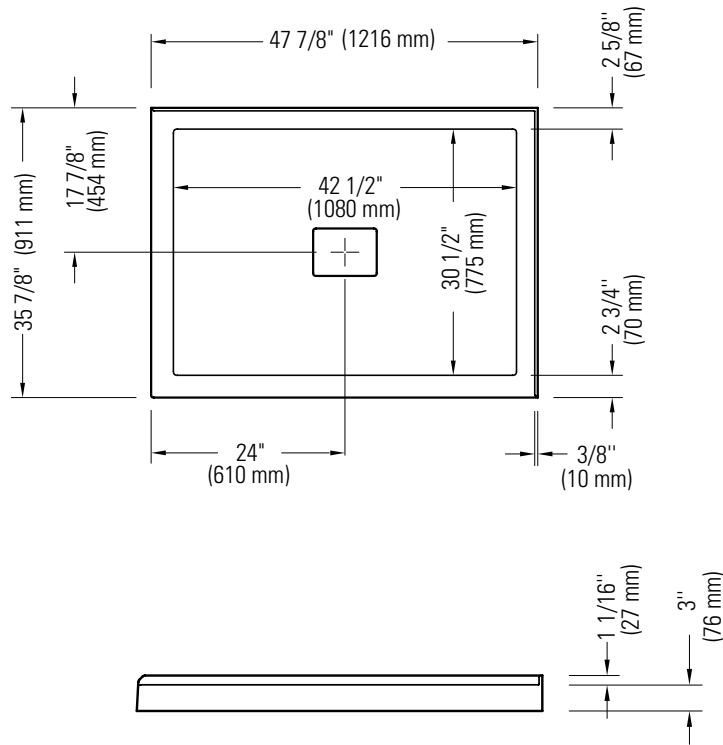

CACHE 3648 2BD /48

Shower base

* All dimensions are approximate and subject to change without notice.
Please refer to the installation guide before beginning the installation.

CACHE 3648 2BG /48

Shower base

* All dimensions are approximate and subject to change without notice.
Please refer to the installation guide before beginning the installation.