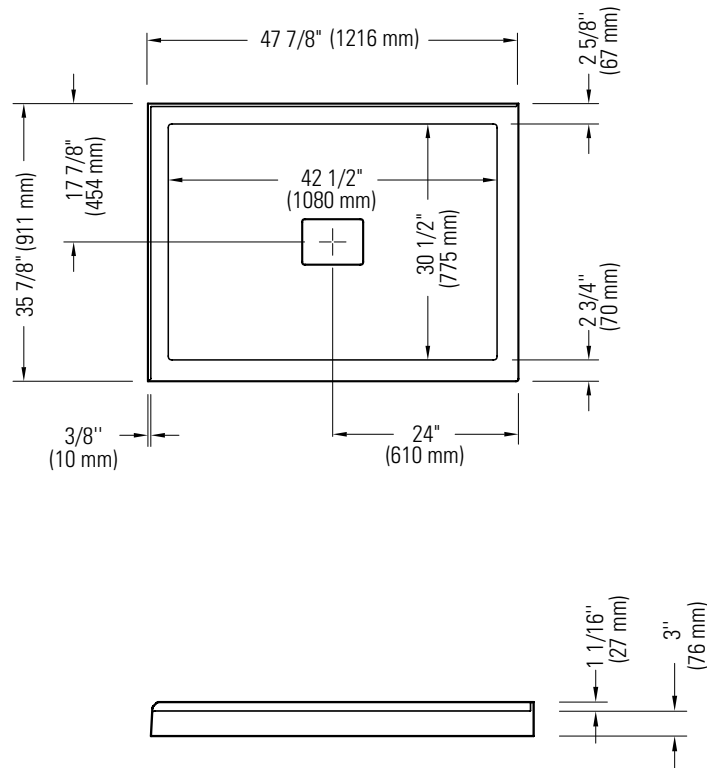

CACHE 3648 2BD /48

Shower base

* All dimensions are approximate and subject to change without notice.
Please refer to the installation guide before beginning the installation.

CACHE 3648 2BG /48

Shower base

* All dimensions are approximate and subject to change without notice.
Please refer to the installation guide before beginning the installation.