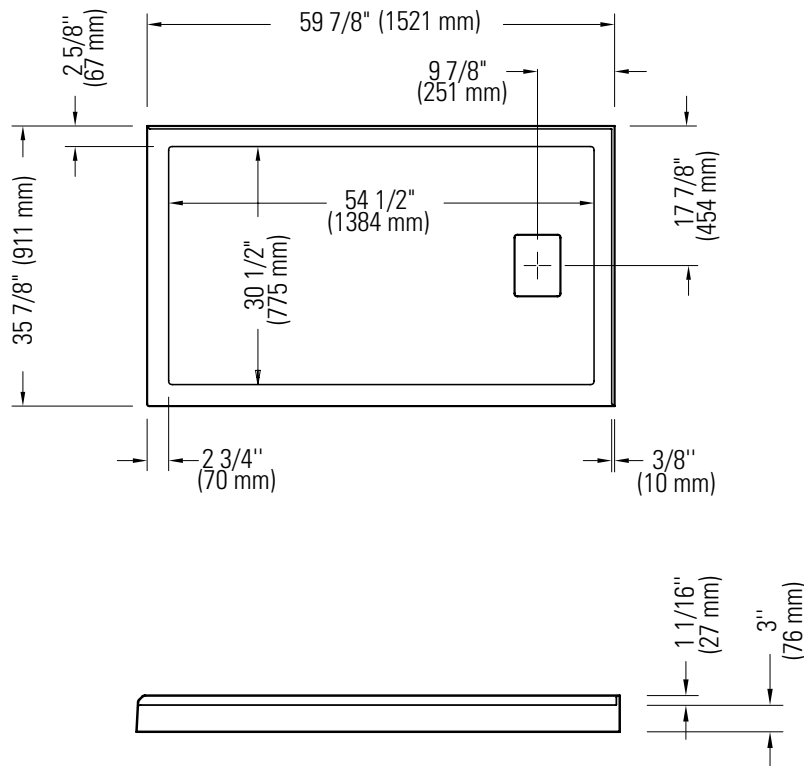

CACHE 3660 D 2BD /60

Shower base

* All dimensions are approximate and subject to change without notice.
Please refer to the installation guide before beginning the installation.

CACHE 3660 G 2BG /60

Shower base

* All dimensions are approximate and subject to change without notice.
Please refer to the installation guide before beginning the installation.