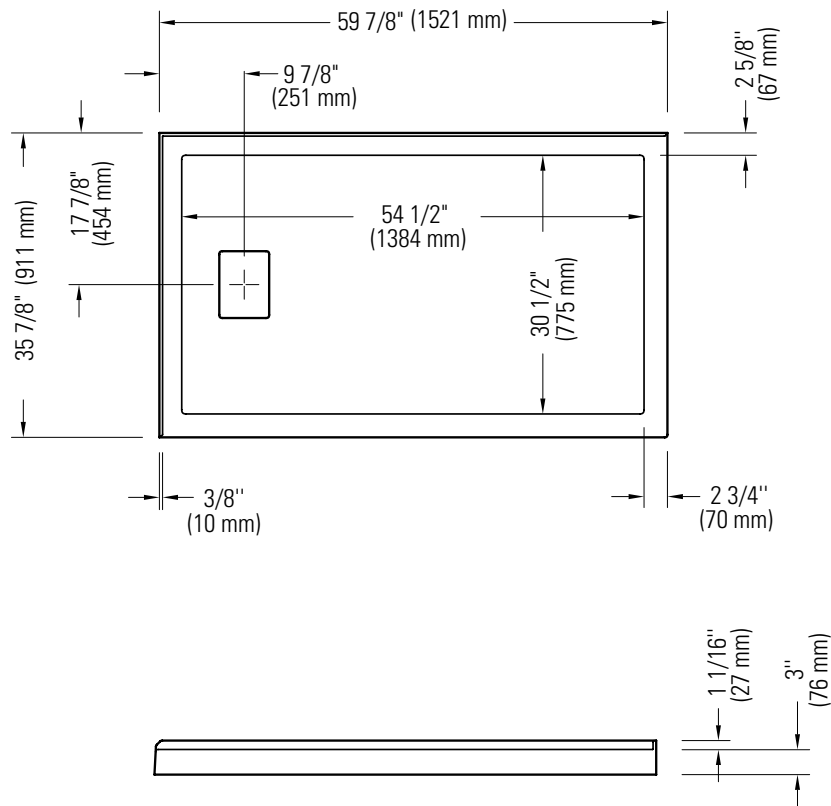

CACHE 3660 D 2BD /60

Shower base

* All dimensions are approximate and subject to change without notice.
Please refer to the installation guide before beginning the installation.

CACHE 3660 G 2BG /60

Shower base

* All dimensions are approximate and subject to change without notice.
Please refer to the installation guide before beginning the installation.