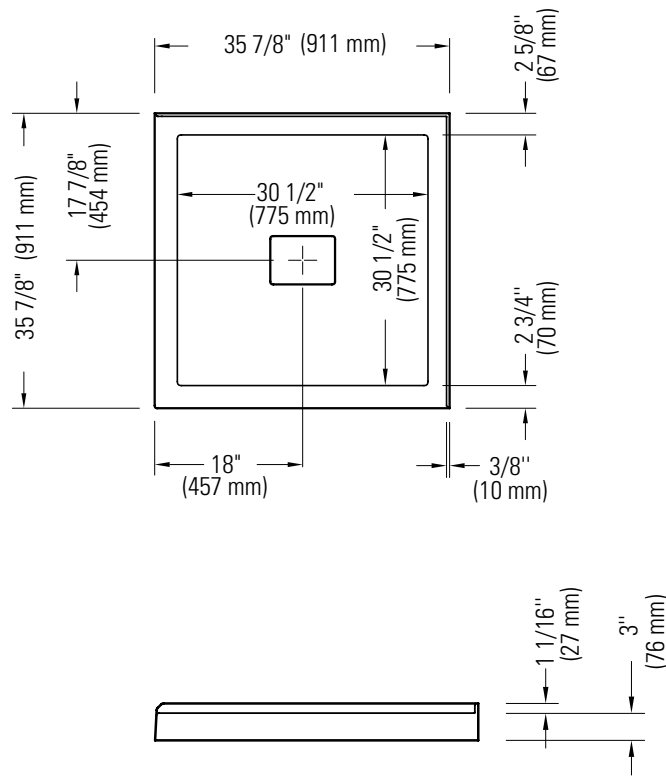

CACHE 3636 2BD

Shower base

* All dimensions are approximate and subject to change without notice.
Please refer to the installation guide before beginning the installation.

CACHE 3636 2BG

Shower base

* All dimensions are approximate and subject to change without notice.
Please refer to the installation guide before beginning the installation.