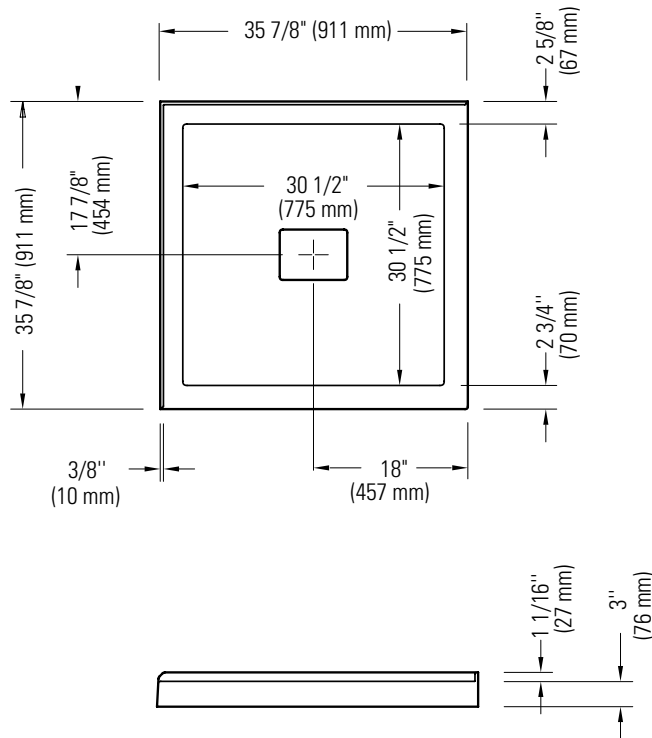

CACHE 3636 2BD

Shower base

* All dimensions are approximate and subject to change without notice.
Please refer to the installation guide before beginning the installation.

CACHE 3636 2BG

Shower base

* All dimensions are approximate and subject to change without notice.
Please refer to the installation guide before beginning the installation.