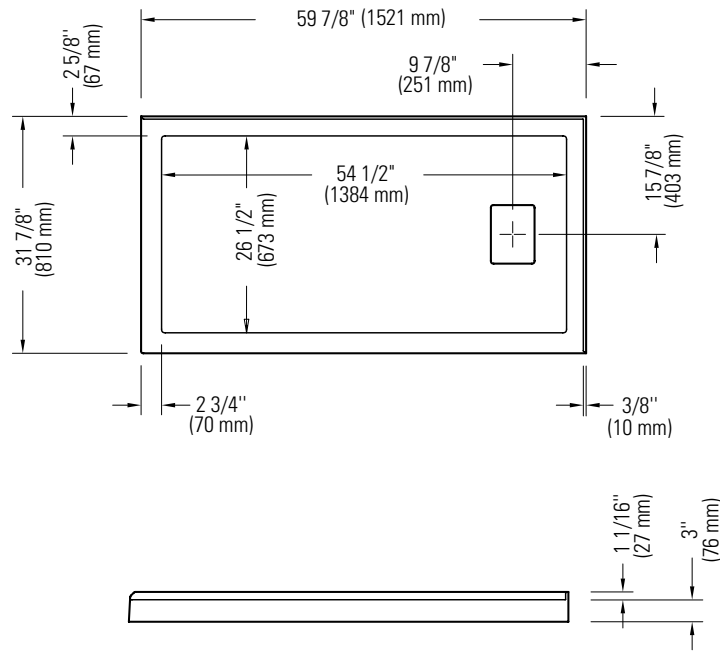

# CACHE 3260 D 2BD /60

## Shower base

\* All dimensions are approximate and subject to change without notice.  
Please refer to the installation guide before beginning the installation.

# CACHE 3260 G 2BG/60

Shower base

\* All dimensions are approximate and subject to change without notice.  
Please refer to the installation guide before beginning the installation.