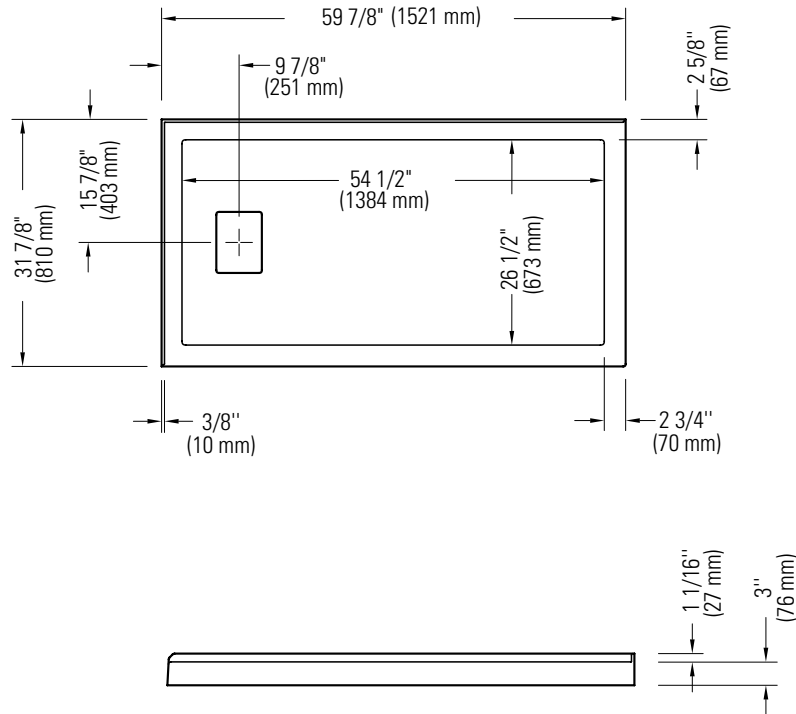

## Shower base

\* All dimensions are approximate and subject to change without notice.  
Please refer to the installation guide before beginning the installation.

# CACHE 3260 G 2BG/60

Shower base

\* All dimensions are approximate and subject to change without notice.  
Please refer to the installation guide before beginning the installation.