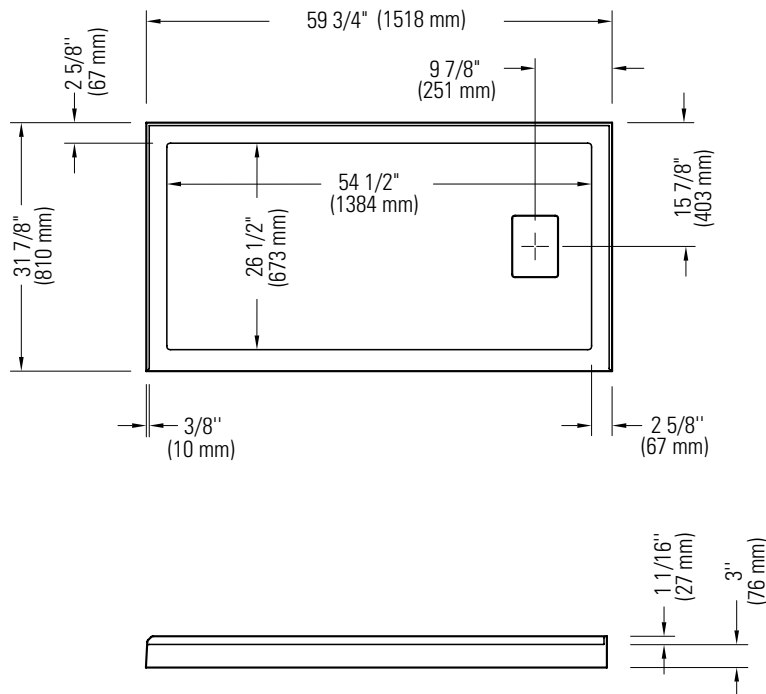

# CACHE 3260 D 3B/60

Shower base

\* All dimensions are approximate and subject to change without notice.  
Please refer to the installation guide before beginning the installation.

Alcove  
6835 Picard Street  
Saint-Hyacinthe (Québec) J2S 1H3  
Canada  
T 450 774-5699  
F 450 773-2086  
alcove.ca

# CACHE 3260 G 3B /60

Shower base

\* All dimensions are approximate and subject to change without notice.  
Please refer to the installation guide before beginning the installation.

Alcove  
6835 Picard Street  
Saint-Hyacinthe (Québec) J2S 1H3  
Canada  
T 450 774-5699  
F 450 773-2086  
alcove.ca