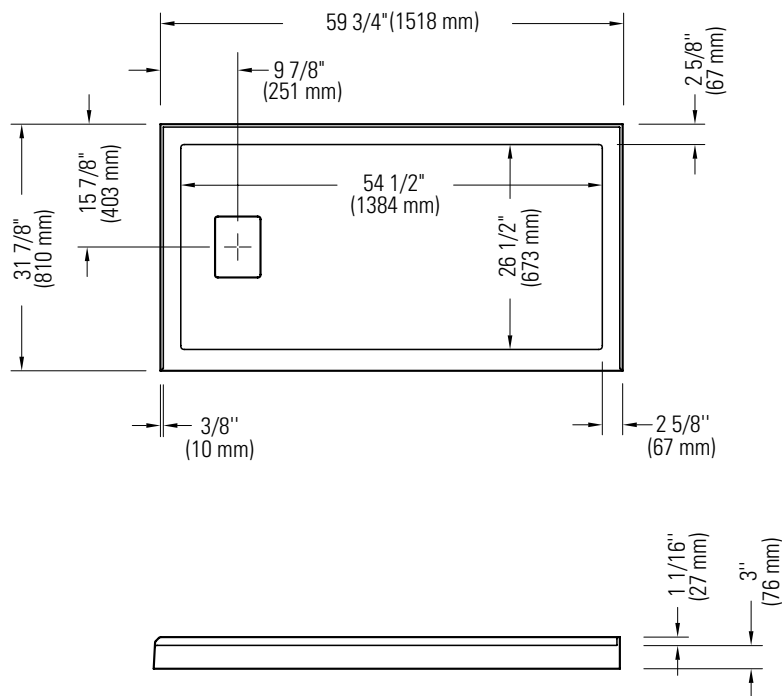

# CACHE 3260 D 3B/60

Shower base

\* All dimensions are approximate and subject to change without notice.  
Please refer to the installation guide before beginning the installation.

Alcove  
6835 Picard Street  
Saint-Hyacinthe (Québec) J2S 1H3  
Canada  
T 450 774-5699  
F 450 773-2086  
alcove.ca

# CACHE 3260 G 3B /60

Shower base

\* All dimensions are approximate and subject to change without notice.  
Please refer to the installation guide before beginning the installation.

Alcove  
6835 Picard Street  
Saint-Hyacinthe (Québec) J2S 1H3  
Canada  
T 450 774-5699  
F 450 773-2086  
alcove.ca